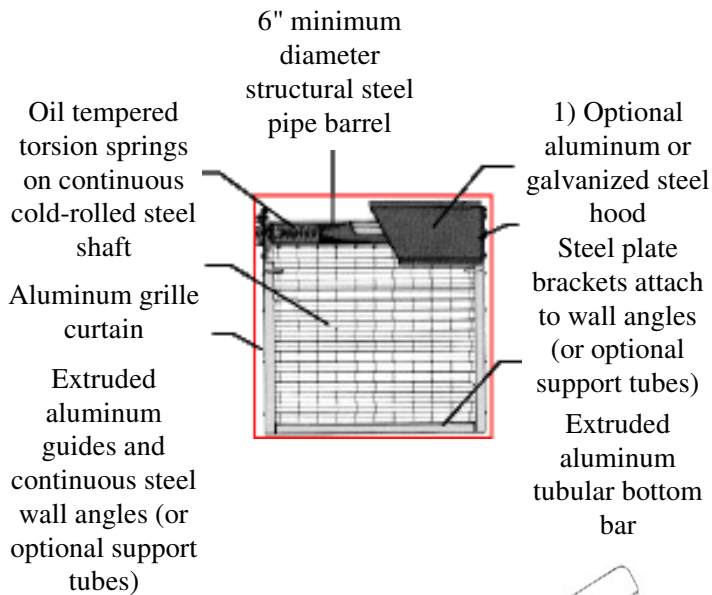

Aluminum Grille Standard Features

**Face of Wall Mount
(Masonry Jambs)**

**Face of Wall Mount
(Steel, Wood Jambs)**

**Tubes Mount
(Typical Mall Installation)**